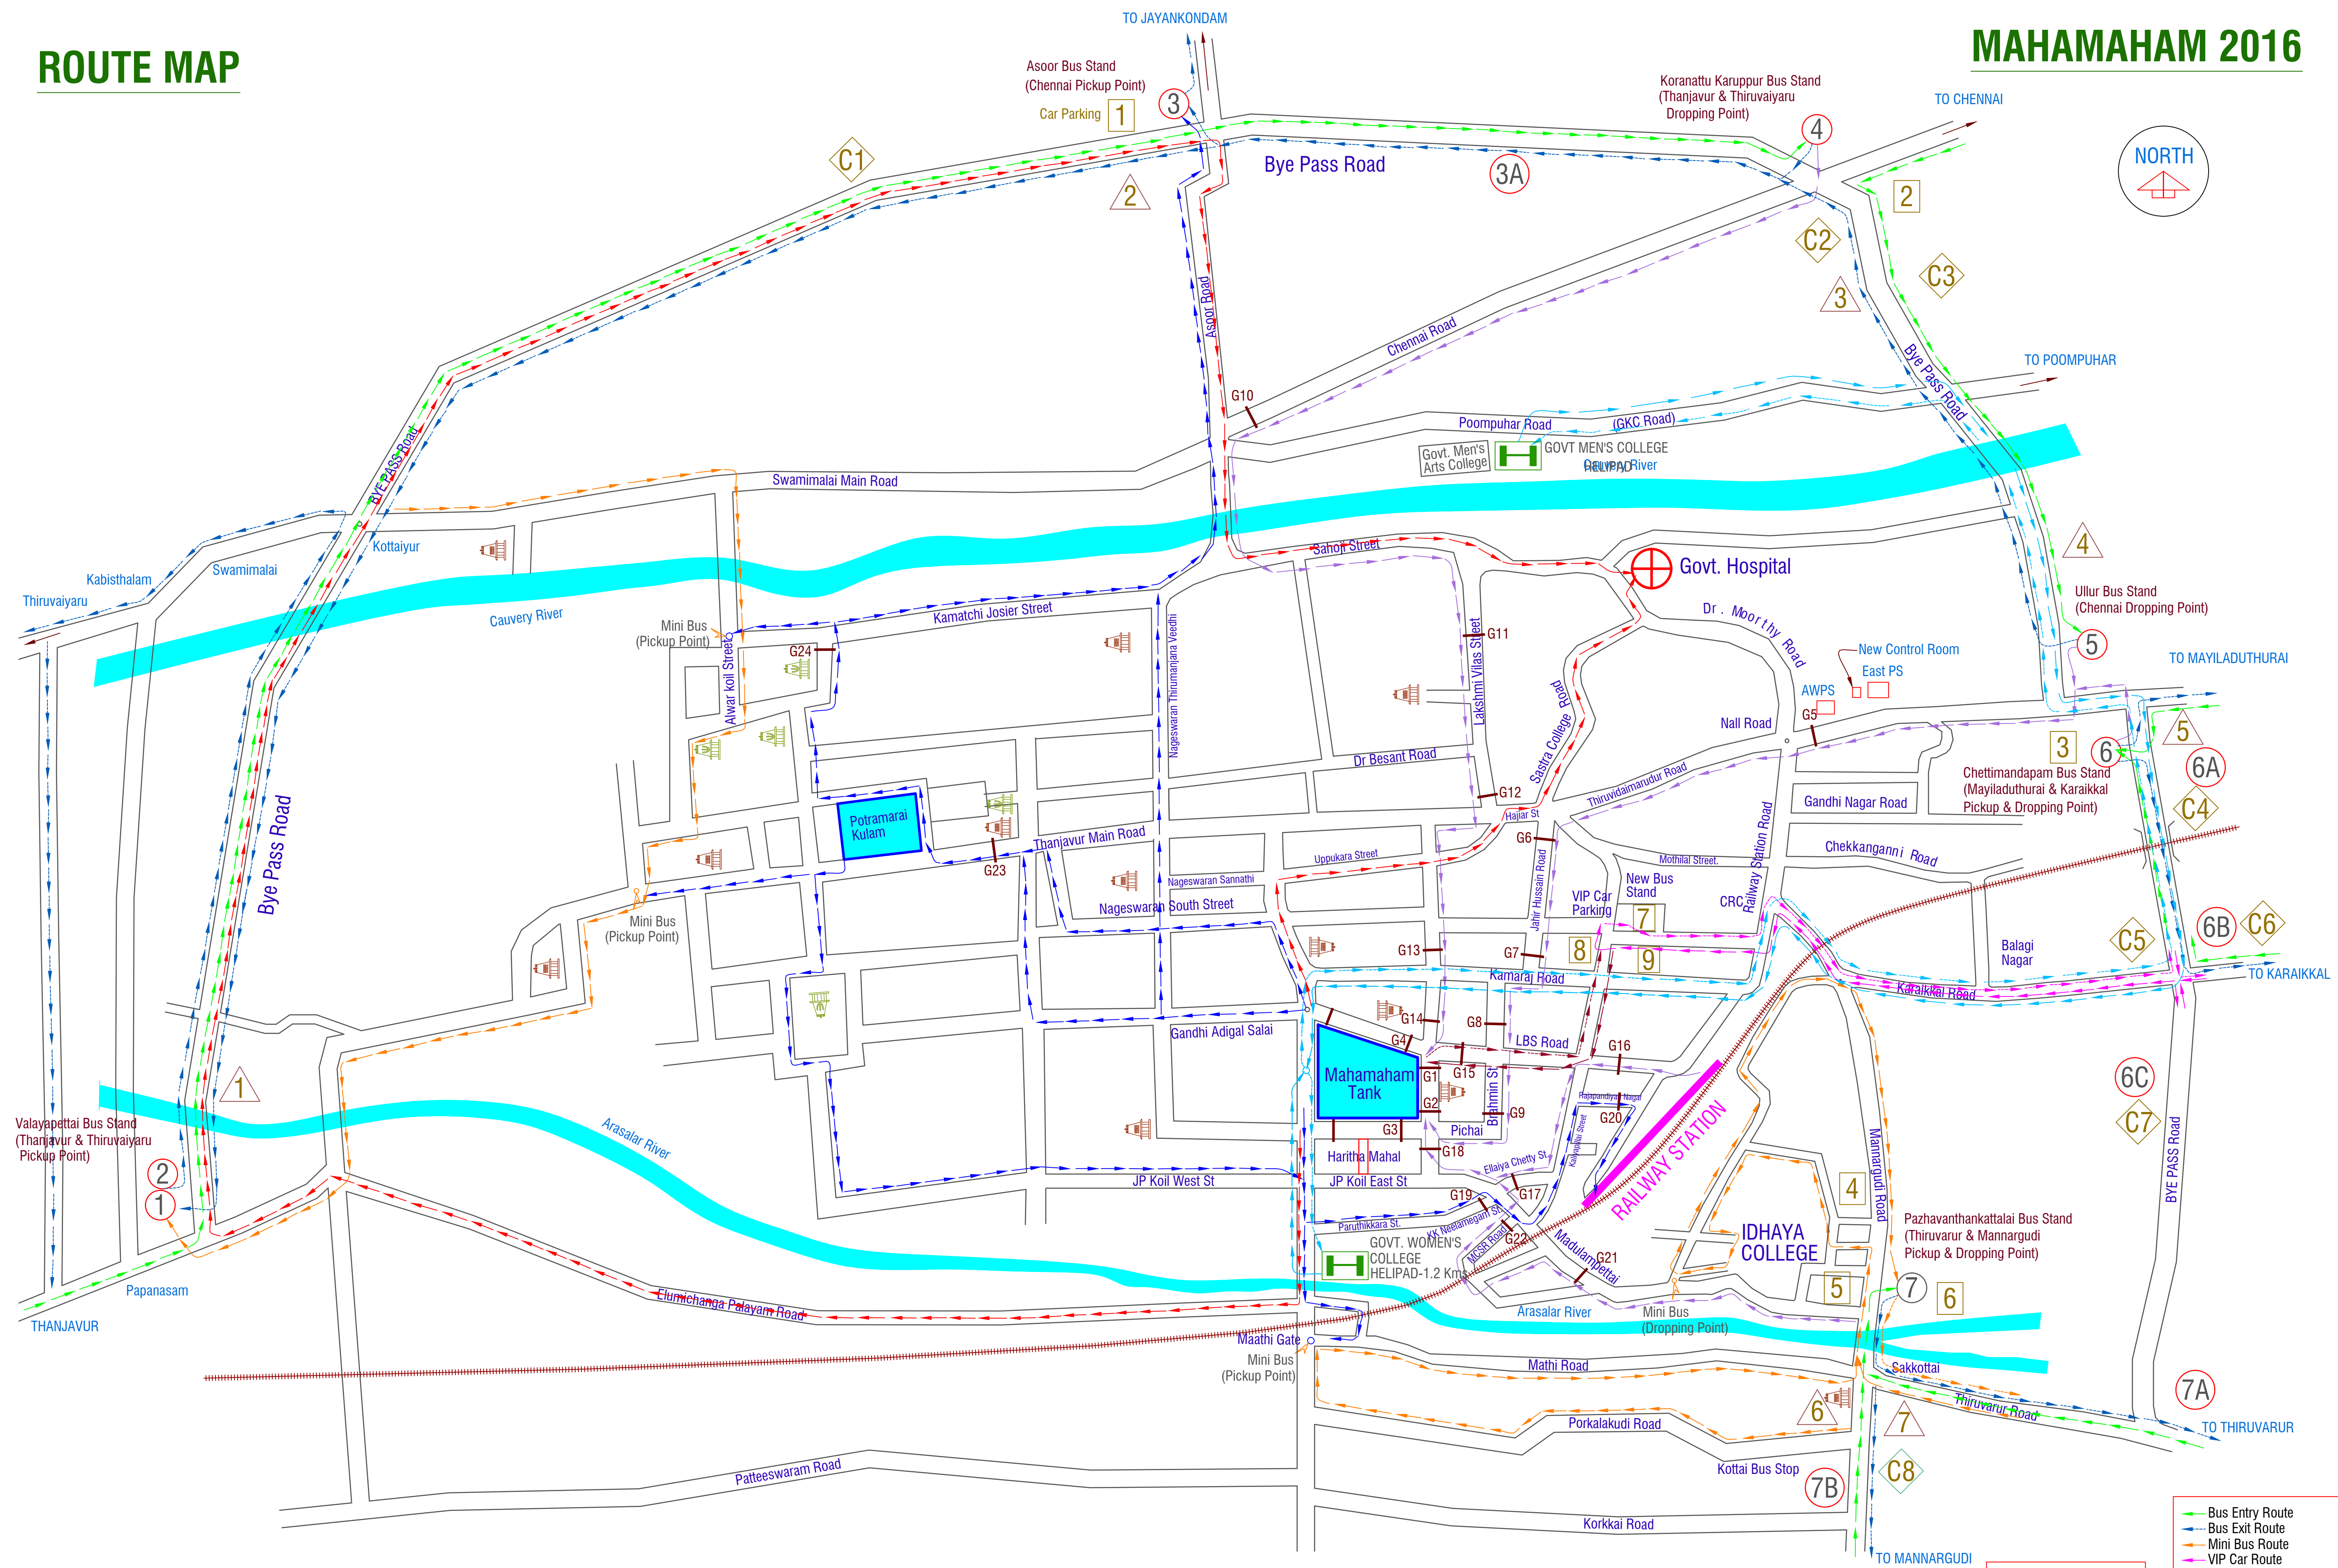

ROUTE MAP

MAHAMAHAM 2016

- Bus Entry Route
 - Bus Exit Route
 - Mini Bus Route
 - VIP Car Route
 - VIP Devotees Route
 - Devotees Entry
 - Devotees Exit
 - VVIP Entry Route
 - Fire & Ambulance Route
-
- Temporary Bus Stand
 - Temporary Car Parking
 - ◇ Additional Car Parking
 - △ Two Wheeler Parking